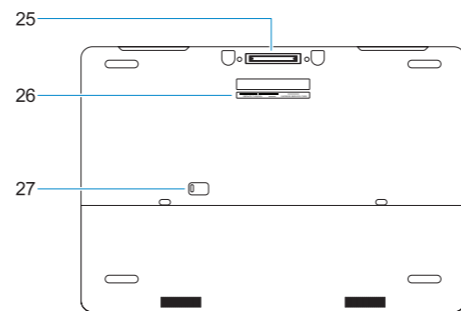

1. Netværksport
2. Mikrofon
3. Kamera
4. Statusindikator for kamera
5. Mikrofon
6. Strømtikport
7. Slot til sikkerhedskabel
8. Strømknapp
9. USB 3.0-porte med PowerShare
10. Headset-port
11. SD-kortlæser
12. Fingeraftrykklæser (valgfrit tilbehør)
13. Batteristatusindikator
14. Indikator for hårddiskaktivitet
15. Statusindikator for strømforsyning

16. Højtalere
17. Berøringsplade
18. Kontaktfri chipkortlæser (valgfrit tilbehør)
19. Chipkortlæser (valgfrit tilbehør)
20. USB 3.0-port med PowerShare
21. Mini DisplayPort
22. HDMI-port
23. Thunderbolt™ 3-port over Type-C
24. Pegepin
25. E-dockstik
26. Servicemærke
27. Batterifrigørelseslås

1. Netværksport
2. Mikrofon
3. Kamera
4. Kamerastatuslys
5. Mikrofon
6. Strømkontaktport
7. Spor til sikkerhedskabel
8. Strømknapp
9. USB 3.0-porter med PowerShare
10. Hodetelefonport
11. SD-kortleser
12. Fingeravtrykkeleser (tilleggsutstyr)
13. Batteristatuslys
14. Aktivitetslampe for harddisk
15. Statuslys for strøm

16. Høytalere
17. Styreplate
18. Kontaktløs minnekortleser (tilleggsutstyr)
19. Smartkortleser (tilleggsutstyr)
20. USB 3.0-kontakt med PowerShare
21. Mini DisplayPort
22. HDMI-port
23. Thunderbolt™ 3 over type-C-port
24. Pekepinne
25. E-dokkingskontakt
26. Servicemærke-etikett
27. Batteriutløser

08XC7DA00

© 2016 Dell Inc.

© 2016 Microsoft Corporation.

© 2016 Canonical Ltd.

Printed in China.

2016-11